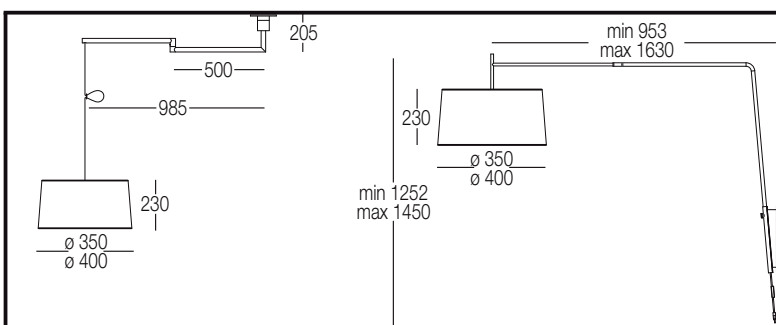

Sospensione - *Pendant*

1003-20 Sospensione orientabile
Adjustable pendant

1x Max 100W E27

Applique grande - *Large wall lamp*

1003-34 Appliche grande orientabile-estensibile
Extensible and adjustable large wall lamp

1x Max 100W E27