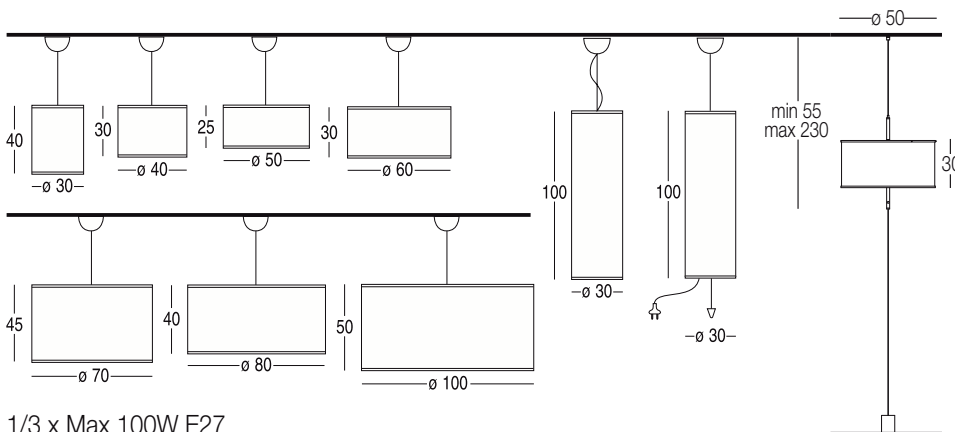

Sospensioni PVC specchiato / Mirroring PVC Pendants

Sospensioni con struttura in metallo rivestita con PVC specchiato lucido argento o nero.

Pendants with metal structure covered with glossy mirroring PVC in the colours silver or black.

Sospensione Up-down - Up-down Pendant

1009-20 Sospensione in metallo con diffusore in PVC specchiato o nei tessuti della collezione. Sali scendi regolabile, contrappeso e cablaggio elettrico con alimentazione dal basso.
Metal pendant with shade in mirroring PVC or in the fabrics of the collection. Adjustable height system with weight and electrical wiring with feeding from down.

2x100W E27